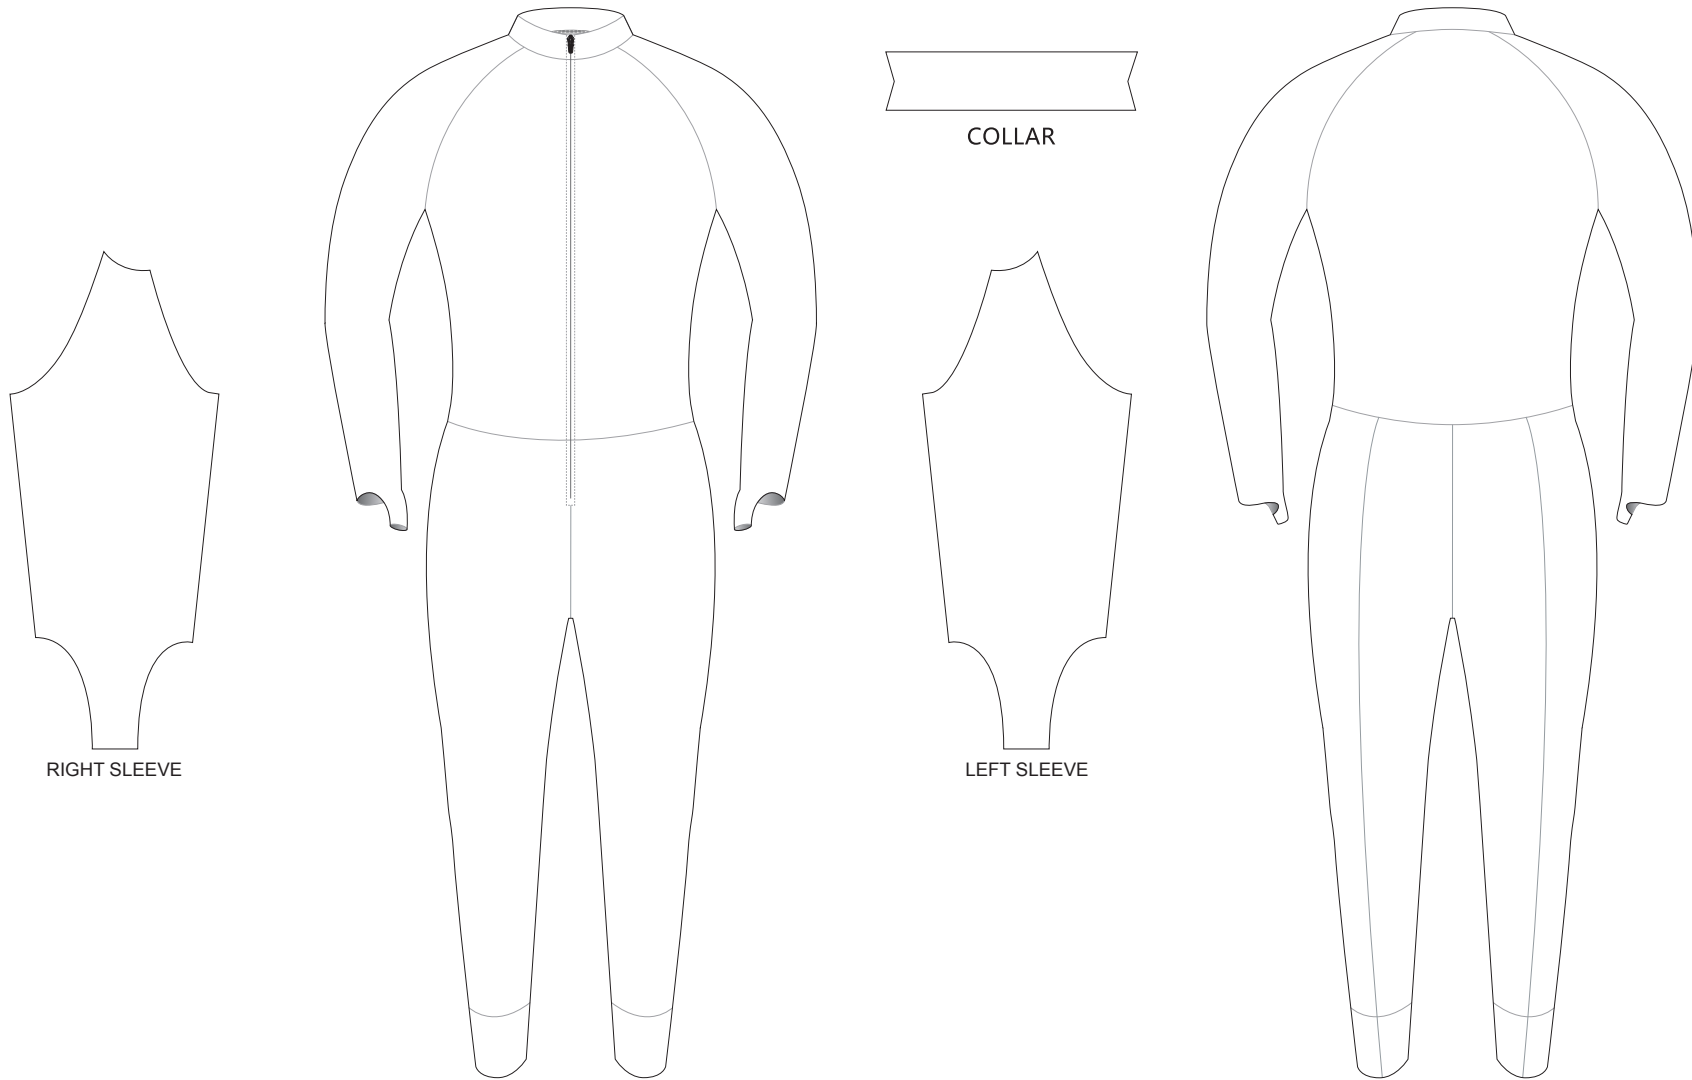

# ED001 Short Track Speed Skating Suit

CUSTOMER: \_\_\_\_\_ VERSION: 1

DESIGN REQUEST NUMBER: \_\_\_\_\_ DATE: 00/00/2018

www.limkoo.com

sales@limkoo.com

High Collar

## COLORS USED: