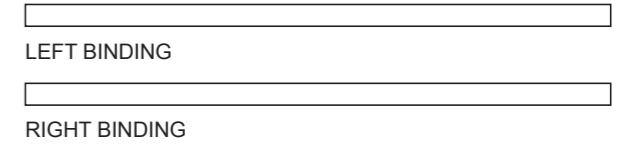

# KJ001 Sleeveless Cycling Jersey

Logo reads with the arrow ↑

Logo reads with the arrow ↓

COLORS USED (PMS / CMYK):