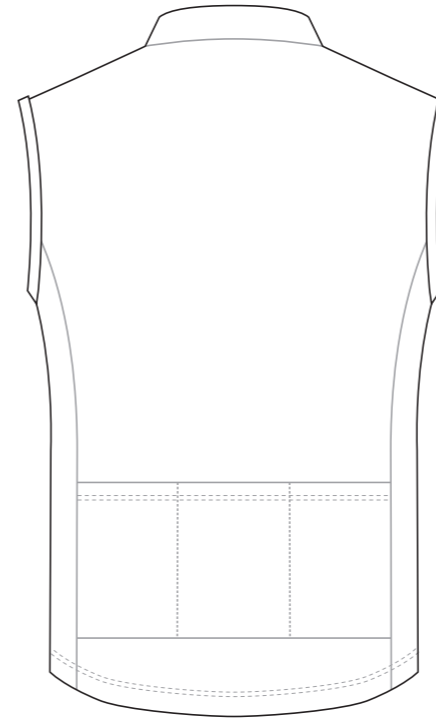

# KJ001 Sleeveless Cycling Jersey

Logo reads with the arrow ↑

Logo reads with the arrow ↓

COLORS USED (PMS / CMYK):