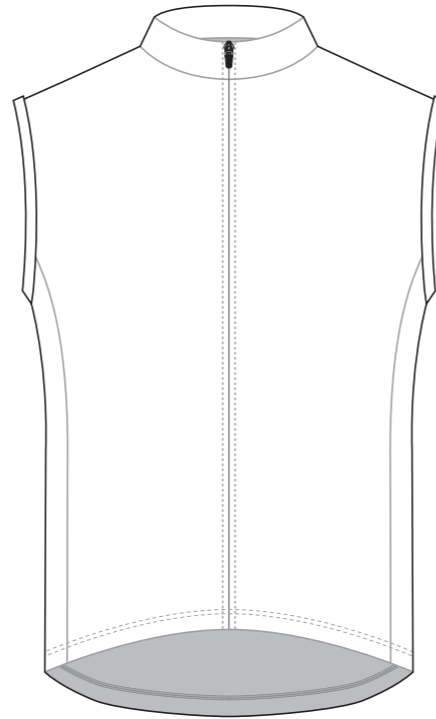

# KJ001 Sleeveless Cycling Jersey

Logo reads with the arrow ↑

Logo reads with the arrow ↓

COLORS USED (PMS / CMYK):