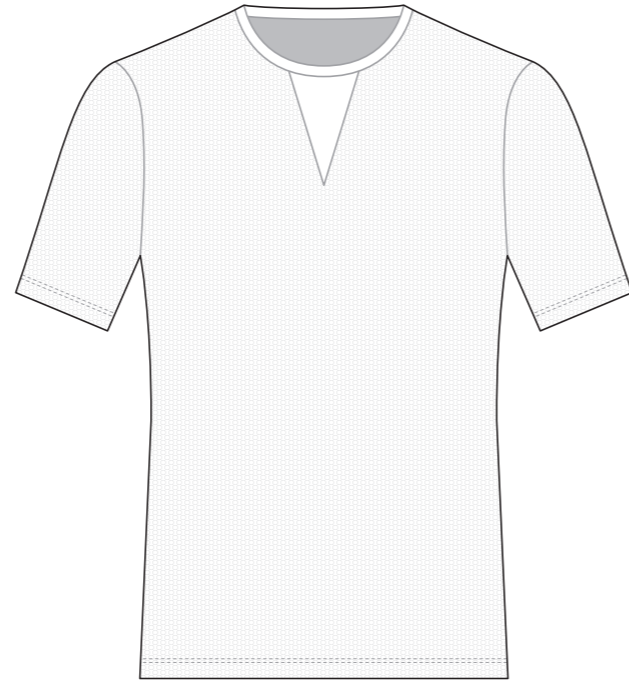

KFB001 Short Sleeve Cycling Base Layer

NECK TRIM

RIGHT SLEEVE

LEFT SLEEVE

COLORS USED (PMS / CMYK):

? C

? C

? C

? C

? C

? C

KFB002 Short Sleeve Cycling Base Layer

NECK TRIM

RIGHT SLEEVE

LEFT SLEEVE

COLORS USED (PMS / CMYK):