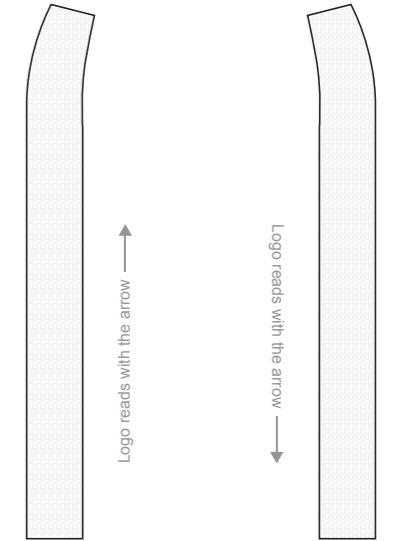

LAD001 Short Sleeve Mountain Bike Shirt (Button-Down)

COLLAR

RIGHT SLEEVE

LEFT SLEEVE

RIGHT SIDE PANEL

LEFT SIDE PANEL

COLORS USED (PMS / CMYK):

LAD002 Short Sleeve Mountain Bike Shirt (Button-Down)

Women's Specific Cut

COLLAR

RIGHT SLEEVE

LEFT SLEEVE

RIGHT SIDE PANEL

LEFT SIDE PANEL

COLORS USED (PMS / CMYK):