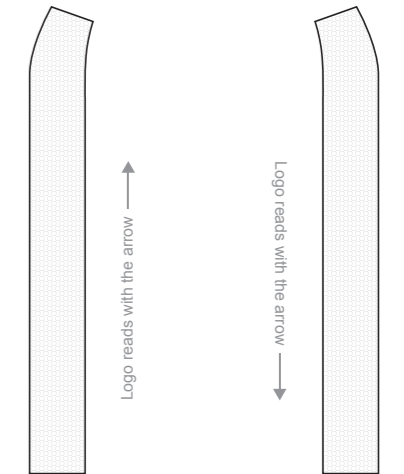

LAD001 Short Sleeve Mountain Bike Shirt (Button-Down)

COLLAR

RIGHT SLEEVE

LEFT SLEEVE

RIGHT SIDE PANEL

LEFT SIDE PANEL

COLORS USED (PMS / CMYK):

LAD002 Short Sleeve Mountain Bike Shirt (Button-Down)

Women's Specific Cut

COLLAR

RIGHT SLEEVE

LEFT SLEEVE

RIGHT SIDE PANEL

LEFT SIDE PANEL

COLORS USED (PMS / CMYK):