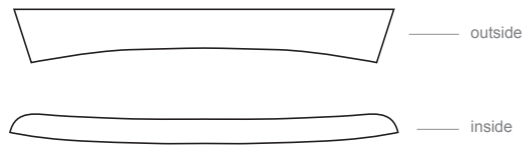

LAD001 Short Sleeve Mountain Bike Shirt (Button-Down)

COLLAR

RIGHT SLEEVE

LEFT SLEEVE

RIGHT SIDE PANEL

LEFT SIDE PANEL

COLORS USED (PMS / CMYK):

LAD002 Short Sleeve Mountain Bike Shirt (Button-Down)

Women's Specific Cut

COLLAR

RIGHT SLEEVE

LEFT SLEEVE

RIGHT SIDE PANEL

LEFT SIDE PANEL

COLORS USED (PMS / CMYK):