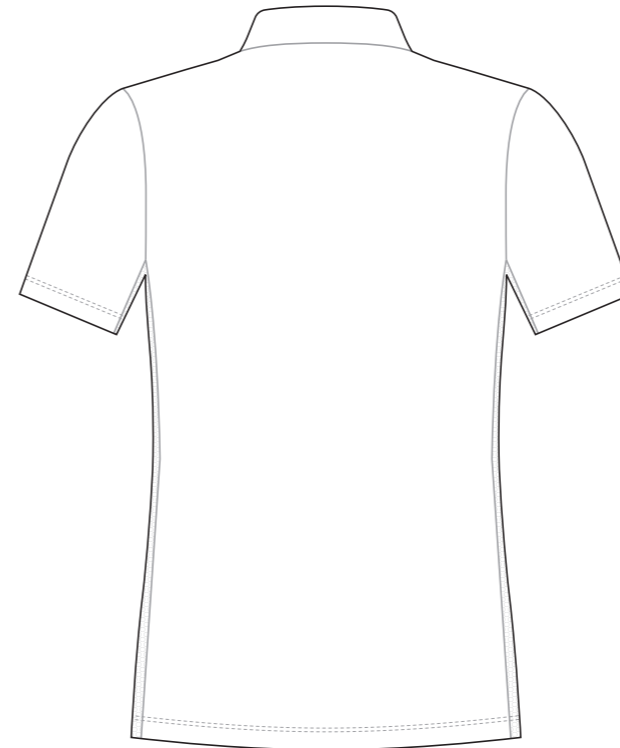

LAD001 Short Sleeve Mountain Bike Shirt (Button-Down)

COLLAR

RIGHT SLEEVE

LEFT SLEEVE

RIGHT SIDE PANEL

LEFT SIDE PANEL

COLORS USED (PMS / CMYK):

LAD002 Short Sleeve Mountain Bike Shirt (Button-Down)

Women's Specific Cut

COLLAR

RIGHT SLEEVE

LEFT SLEEVE

RIGHT SIDE PANEL

LEFT SIDE PANEL

COLORS USED (PMS / CMYK):