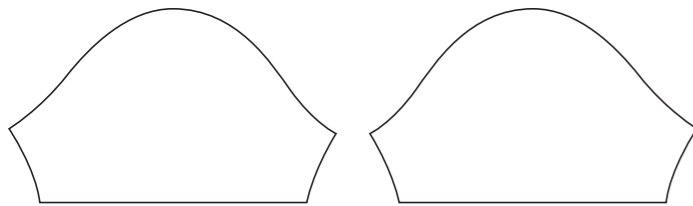

LAD001 Short Sleeve Mountain Bike Shirt (Button-Down)

COLLAR

RIGHT SLEEVE

LEFT SLEEVE

RIGHT SIDE PANEL

LEFT SIDE PANEL

COLORS USED (PMS / CMYK):

LAD002 Short Sleeve Mountain Bike Shirt (Button-Down)

Women's Specific Cut

COLLAR

RIGHT SLEEVE

LEFT SLEEVE

RIGHT SIDE PANEL

LEFT SIDE PANEL

COLORS USED (PMS / CMYK):