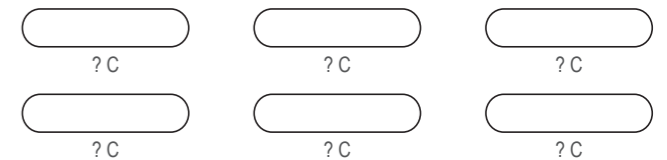

LAD001 Short Sleeve Mountain Bike Shirt (Button-Down)

COLLAR

RIGHT SLEEVE

LEFT SLEEVE

RIGHT SIDE PANEL

LEFT SIDE PANEL

COLORS USED (PMS / CMYK):

LAD002 Short Sleeve Mountain Bike Shirt (Button-Down)

Women's Specific Cut

COLLAR

RIGHT SLEEVE

LEFT SLEEVE

RIGHT SIDE PANEL

LEFT SIDE PANEL

COLORS USED (PMS / CMYK):