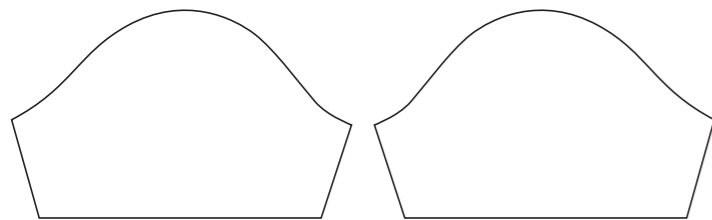

LAD001 Short Sleeve Mountain Bike Shirt (Button-Down)

COLLAR

RIGHT SLEEVE

LEFT SLEEVE

RIGHT SIDE PANEL

LEFT SIDE PANEL

COLORS USED (PMS / CMYK):

LAD002 Short Sleeve Mountain Bike Shirt (Button-Down)

Women's Specific Cut

COLLAR

RIGHT SLEEVE

LEFT SLEEVE

RIGHT SIDE PANEL

LEFT SIDE PANEL

COLORS USED (PMS / CMYK):