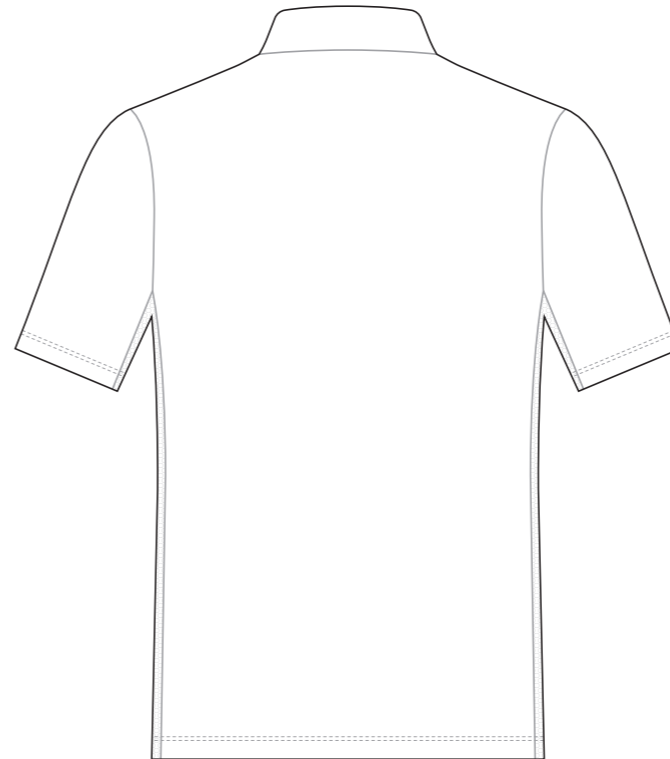

LAD001 Short Sleeve Mountain Bike Shirt (Button-Down)

COLLAR

RIGHT SLEEVE

LEFT SLEEVE

RIGHT SIDE PANEL

LEFT SIDE PANEL

COLORS USED (PMS / CMYK):

LAD002 Short Sleeve Mountain Bike Shirt (Button-Down)

Women's Specific Cut

COLLAR

RIGHT SLEEVE

LEFT SLEEVE

RIGHT SIDE PANEL

LEFT SIDE PANEL

COLORS USED (PMS / CMYK):