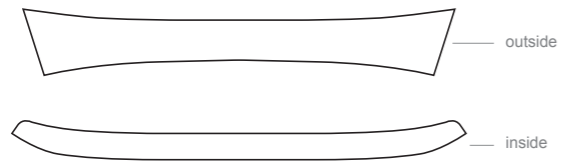

LAD001 Short Sleeve Mountain Bike Shirt (Button-Down)

COLLAR

RIGHT SLEEVE

LEFT SLEEVE

RIGHT SIDE PANEL

LEFT SIDE PANEL

COLORS USED (PMS / CMYK):

LAD002 Short Sleeve Mountain Bike Shirt (Button-Down)

Women's Specific Cut

COLLAR

RIGHT SLEEVE

LEFT SLEEVE

RIGHT SIDE PANEL

LEFT SIDE PANEL

COLORS USED (PMS / CMYK):